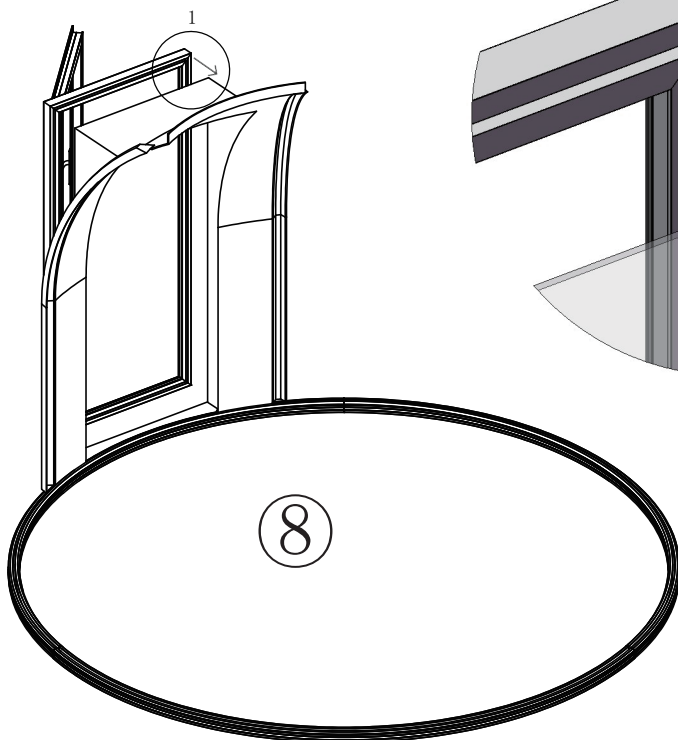

Polycarbonate -Lexan Dome  
Assembly Instruction Manual

M8 stainless steel through screw