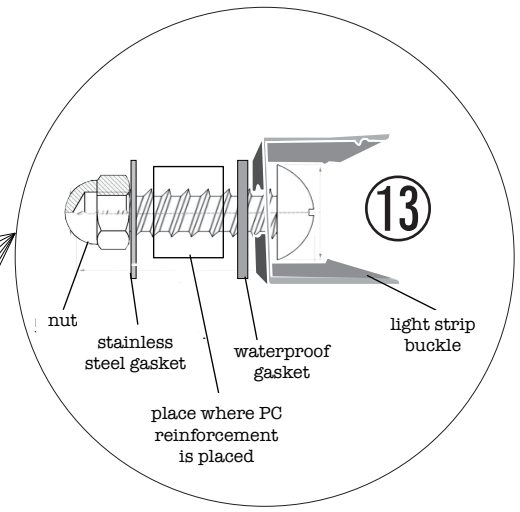

Polycarbonate -Lexan Dome  
Assembly Instruction Manual

M8 stainless steel through screw